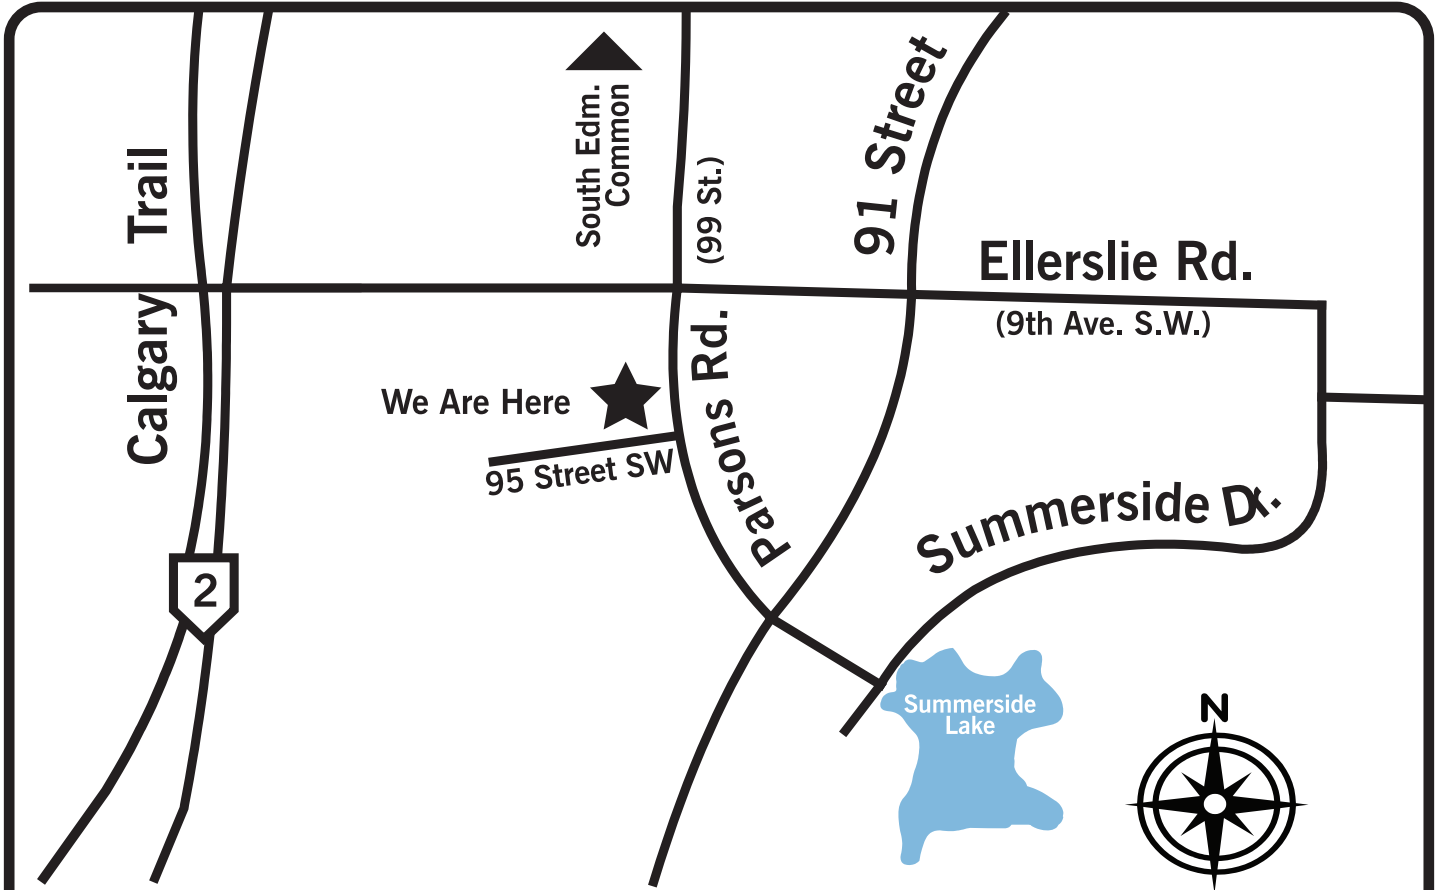

Our Corporate Head Office & Design Centre

Note: Sign Says "ManCap"

Address:

1112 - 95 Street S.W.
Edmonton, Alberta
T6X 0A7

Hours of Operation:

8:00 to 12:00; 1:00 to 5:00
Closed Daily Between 12:00 to 1:00